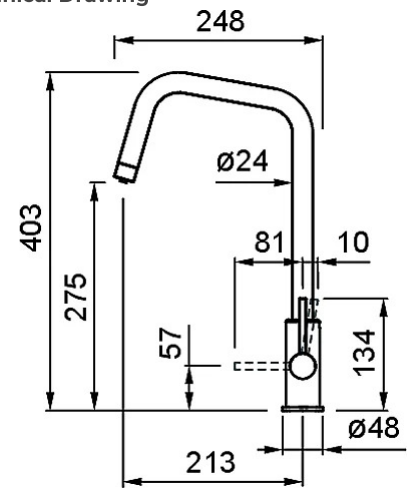

## FLAMINGO PURE

0

**Description** Filtering tap with rotating spout

**Model** FLAMINGO PURE

**Base (mm)** 48

**Bowl Depth (ømm)** 35

**Bowl Depth** 360°

**Flexi-hose** Stainless Steel 3/8"

**Bowl Depth (ømm)** 25

0

**Packaging** Cardboard box

## Technical Drawing